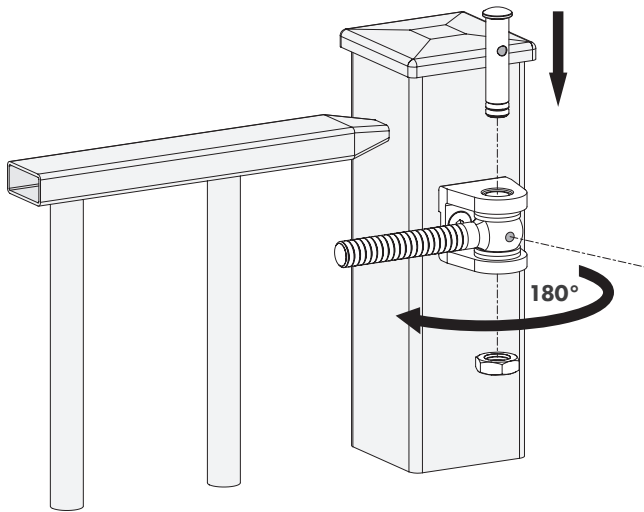

LOCINOX

Let's make it better together

BOLTON4D

① Exploded view

	A		B		C		D	
	mm	inch	mm	inch	mm	inch	mm	inch
BOLTON4D-12	35,5	1-3/8"	42	1-5/8"	Ø12	Ø1/2"	90	3-9/16"
BOLTON4D-16	46,5	1-13/16"	50	2"	Ø16	Ø5/8"	110	4-5/16"

X	Y
QUICK-FIX	BOLT THROUGH FIXATION

② Install Bolton-U on post

③ Install Bolton-G on gate

A: With Quick-Fix

B: With bolt through fixation

④ Position cross bolt and turn eyebolt 180°

⑤ Fix cross bolt

⑥ Complete installation