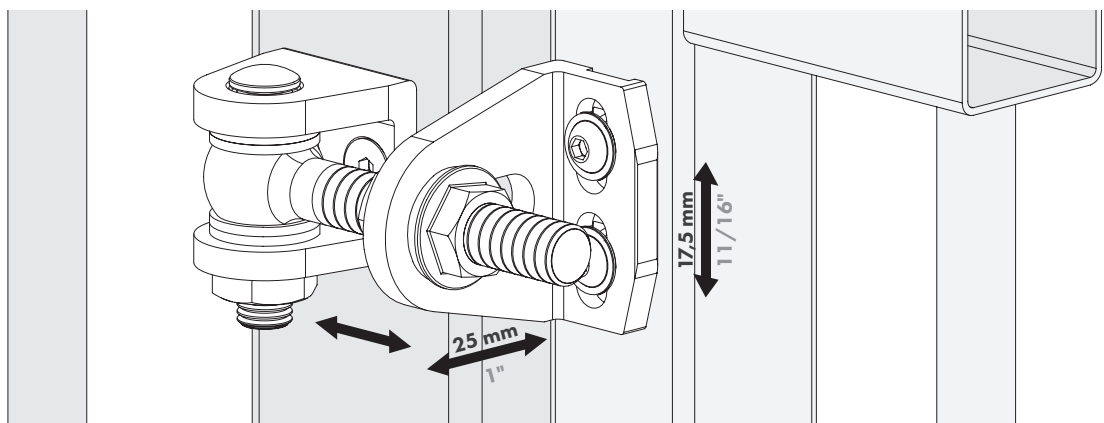

⑦ Adjust gate and post