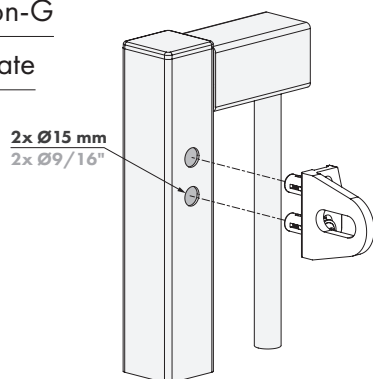

LOCINOX

Let's make it better together

BOLTON4D

① Exploded view

	A		B		C		D	
	mm	inch	mm	inch	mm	inch	mm	inch
BOLTON4D-12	35,5	1-3/8"	42	1-5/8"	Ø12	Ø1/2"	90	3-9/16"
BOLTON4D-16	46,5	1-13/16"	50	2"	Ø16	Ø5/8"	110	4-5/16"

X	Y
QUICK-FIX	BOLT THROUGH FIXATION

② Install Bolton-U on post

③ Install Bolton-G on gate

A: With Quick-Fix

B: With bolt through fixation

④ Position cross bolt and turn eyebolt 180°

⑤ Fix cross bolt

⑥ Complete installation