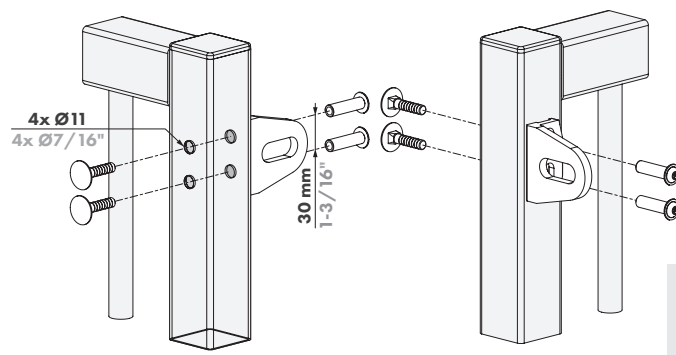

LOCINOX

Let's make it better together

BOLTON4D

① Exploded view

	A		B		C		D	
	mm	inch	mm	inch	mm	inch	mm	inch
BOLTON4D-12	35,5	1-3/8"	42	1-5/8"	Ø12	Ø1/2"	90	3-9/16"
BOLTON4D-16	46,5	1-13/16"	50	2"	Ø16	Ø5/8"	110	4-5/16"

X	Y
QUICK-FIX	BOLT THROUGH FIXATION

② Install Bolton-U on post

③ Install Bolton-G on gate

A: With Quick-Fix

B: With bolt through fixation

④ Position cross bolt and turn eyebolt 180°

⑤ Fix cross bolt

⑥ Complete installation