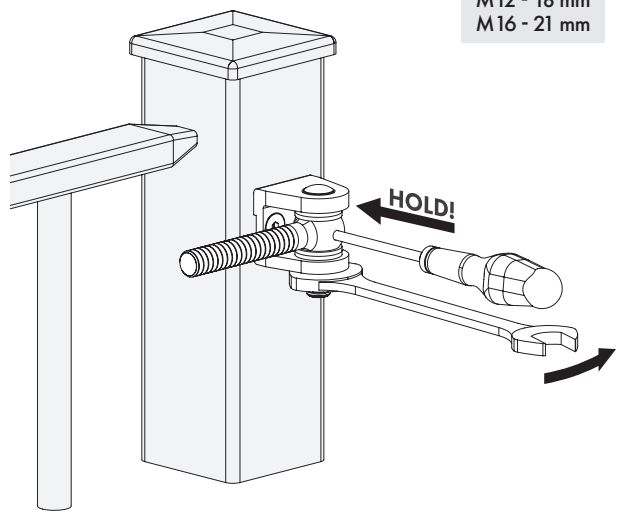

LOCINOX

Let's make it better together

BOLTON4D

① Exploded view

	A		B		C		D	
	mm	inch	mm	inch	mm	inch	mm	inch
BOLTON4D-12	35,5	1-3/8"	42	1-5/8"	Ø12	Ø1/2"	90	3-9/16"
BOLTON4D-16	46,5	1-13/16"	50	2"	Ø16	Ø5/8"	110	4-5/16"

X	Y
QUICK-FIX	BOLT THROUGH FIXATION

② Install Bolton-U on post

③ Install Bolton-G on gate

A: With Quick-Fix

B: With bolt through fixation

④ Position cross bolt and turn eyebolt 180°

⑤ Fix cross bolt

⑥ Complete installation