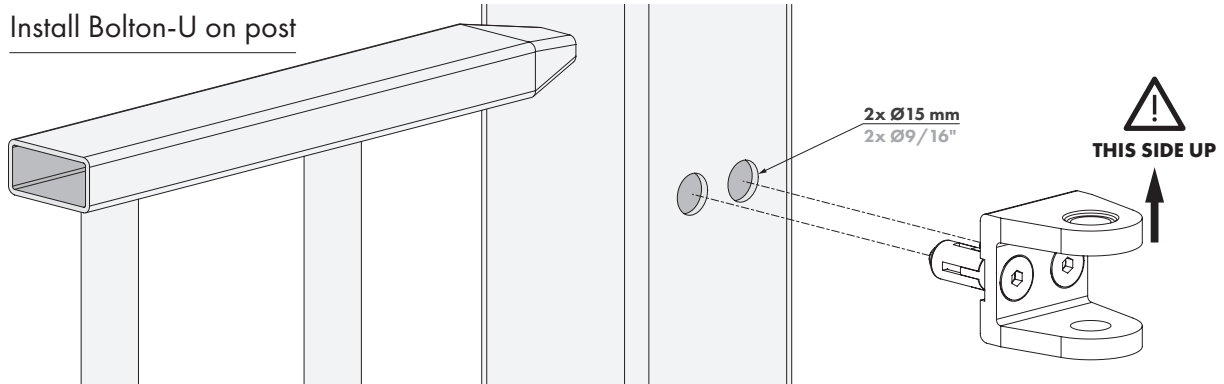

LOCINOX

Let's make it better together

BOLTON4D

① Exploded view

	A		B		C		D	
	mm	inch	mm	inch	mm	inch	mm	inch
BOLTON4D-12	35,5	1-3/8"	42	1-5/8"	Ø12	Ø1/2"	90	3-9/16"
BOLTON4D-16	46,5	1-13/16"	50	2"	Ø16	Ø5/8"	110	4-5/16"

X	Y
QUICK-FIX	BOLT THROUGH FIXATION

② Install Bolton-U on post

③ Install Bolton-G on gate

A: With Quick-Fix

B: With bolt through fixation

④ Position cross bolt and turn eyebolt 180°

⑤ Fix cross bolt

⑥ Complete installation