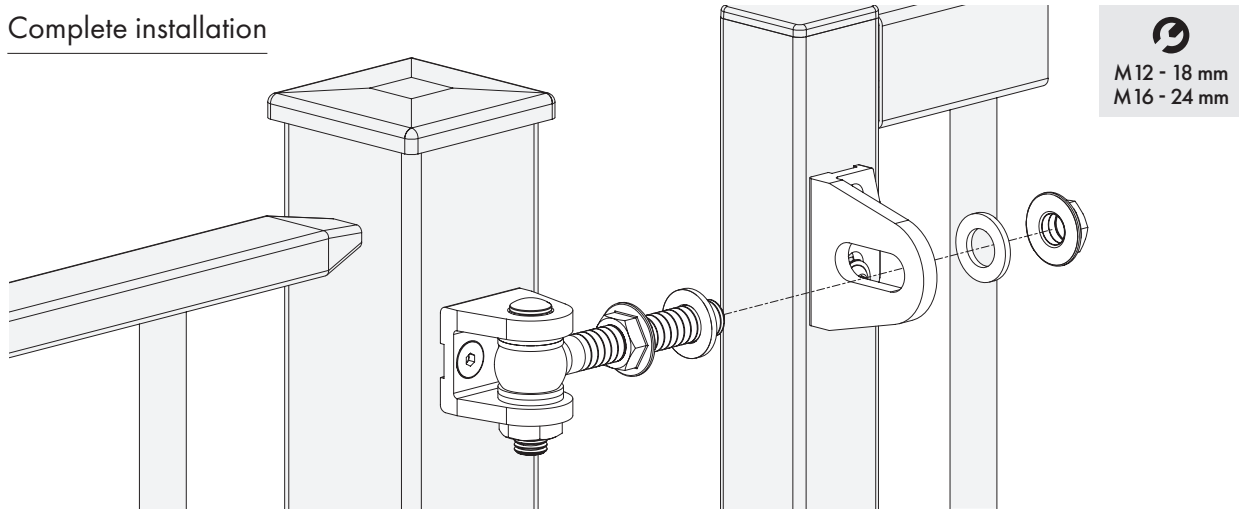

LOCINOX

Let's make it better together

BOLTON4D

① Exploded view

	A		B		C		D	
	mm	inch	mm	inch	mm	inch	mm	inch
BOLTON4D-12	35,5	1-3/8"	42	1-5/8"	Ø12	Ø1/2"	90	3-9/16"
BOLTON4D-16	46,5	1-13/16"	50	2"	Ø16	Ø5/8"	110	4-5/16"

X	Y
QUICK-FIX	BOLT THROUGH FIXATION

② Install Bolton-U on post

③ Install Bolton-G on gate

A: With Quick-Fix

B: With bolt through fixation

④ Position cross bolt and turn eyebolt 180°

⑤ Fix cross bolt

⑥ Complete installation