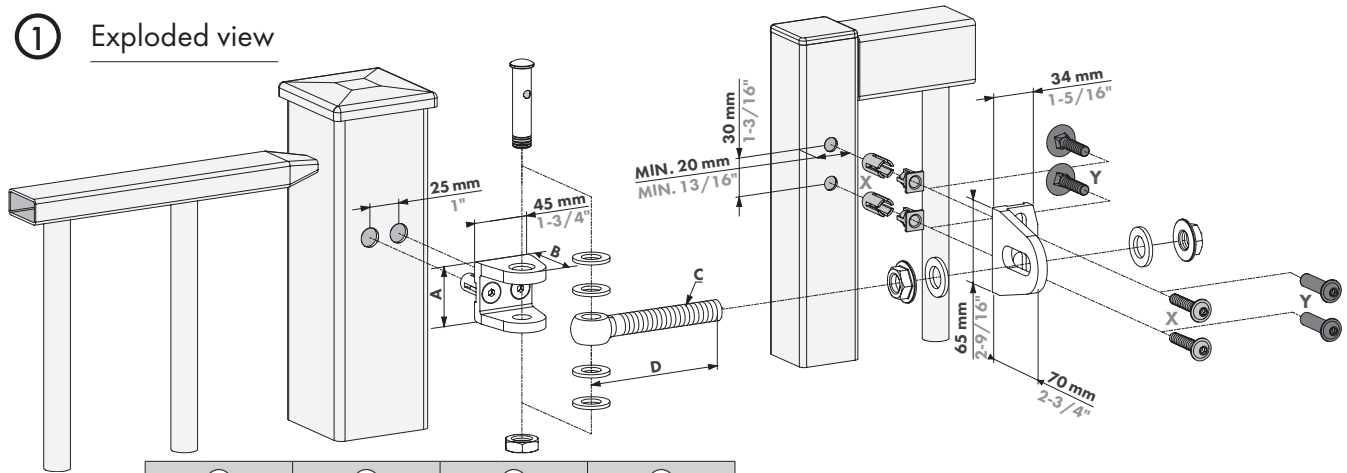

LOCINOX

Let's make it better together

BOLTON4D

① Exploded view

	A		B		C		D	
	mm	inch	mm	inch	mm	inch	mm	inch
BOLTON4D-12	35,5	1-3/8"	42	1-5/8"	Ø12	Ø1/2"	90	3-9/16"
BOLTON4D-16	46,5	1-13/16"	50	2"	Ø16	Ø5/8"	110	4-5/16"

X	Y
QUICK-FIX	BOLT THROUGH FIXATION

② Install Bolton-U on post

③ Install Bolton-G on gate

A: With Quick-Fix

B: With bolt through fixation

④ Position cross bolt and turn eyebolt 180°

⑤ Fix cross bolt

⑥ Complete installation